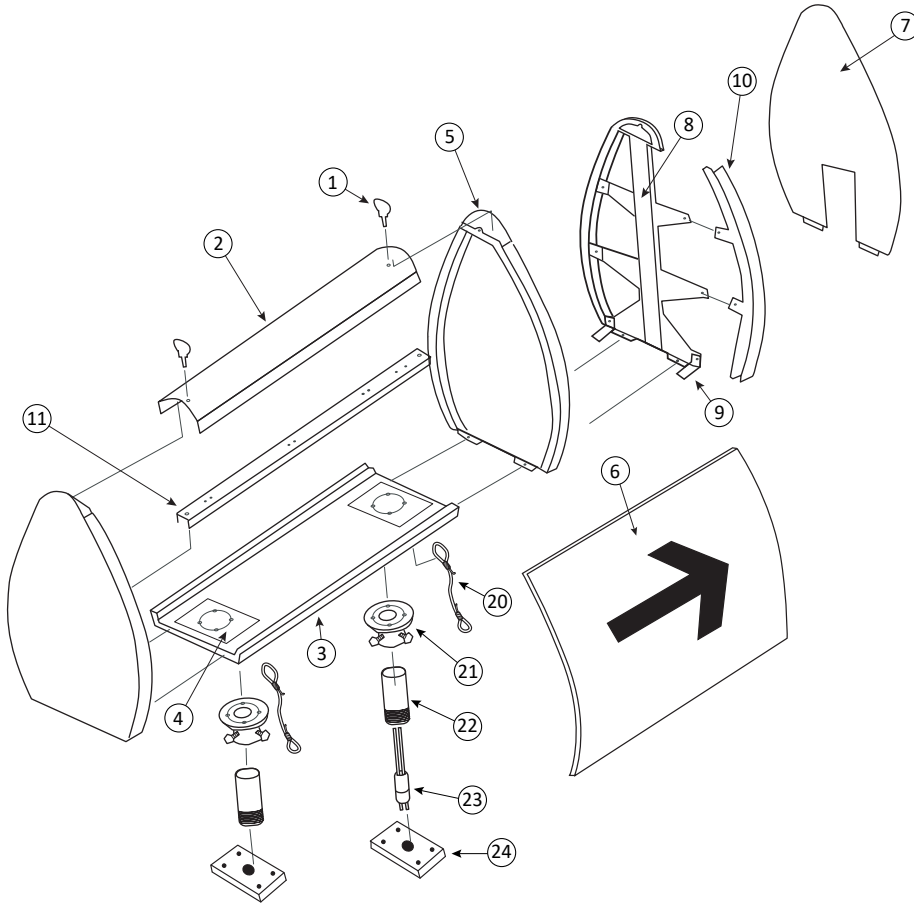

MODE 3 INSTALLATION

SIZE Medium - FAA SIZE 2 (15" LETTERS)

Mounting hole center lines

(Outer Mount Only)

* Must indicate Mode 3 when ordering

** Replace with color track needed

^ Must indicate number of modules when ordering

Above references recommended cement pad dimensions and mounting bolt locations for Lumacurve signs.

Recommended concrete thickness : 6"- 8"

Recommended anchor bolts: Size 1 & 2: 1/2" x 5" / Size 3 & 5: 5/8" x 5"

LUMACURVE AIRFIELD SIGNS

9115 Freeway Dr., Macedonia, OH 44056
 800-258-1997 www.lumacurve.com

SIZE 3 SIGN, MODE 3

Parts List

ITEM	DESCRIPTION
1.	340/345 Turn Fastener/Retainer
2.	L2-C Performance Top
3.	LCLT-3* Base
4.	L3-AP Aluminum Plate (2 per base)
5.	LCLT-4C Curved Top End Panel
6.	LCLT-5* Legend Panel
7.	L5-PS Full Length Panel Spacer Inserts
8.	LCLT-6C Multi-Module Insert (Tree)
9.	L6-AB Aluminum Bracket (4 per tree)
10.	L7-B-** Face Insert Channel
11.	L8-A Light Bar
20.	190 3/16" Tether Assembly (2 per module)
21.	130-HD Slip-Fitter
22.	140-S3M3 6" Frangible Coupling
23.	430 Cord & Plug
24.	15-XHDT 5"x 8" Aluminum Floor Flange

* Must indicate Mode 3 when ordering
 ** Replace with color track needed

MODE 3 INSTALLATION

SIZE Large- FAA SIZE 3 & 5 (18" LETTERS)

Mounting hole center lines
 (Outer Mount Only)

Above references recommended cement pad dimensions and mounting bolt locations for Lumacurve signs.
 Recommended concrete thickness : 6" - 8"
 Recommended anchor bolts: Size 1 & 2: 1/2" x 5" / Size 3 & 5: 5/8" x 5"