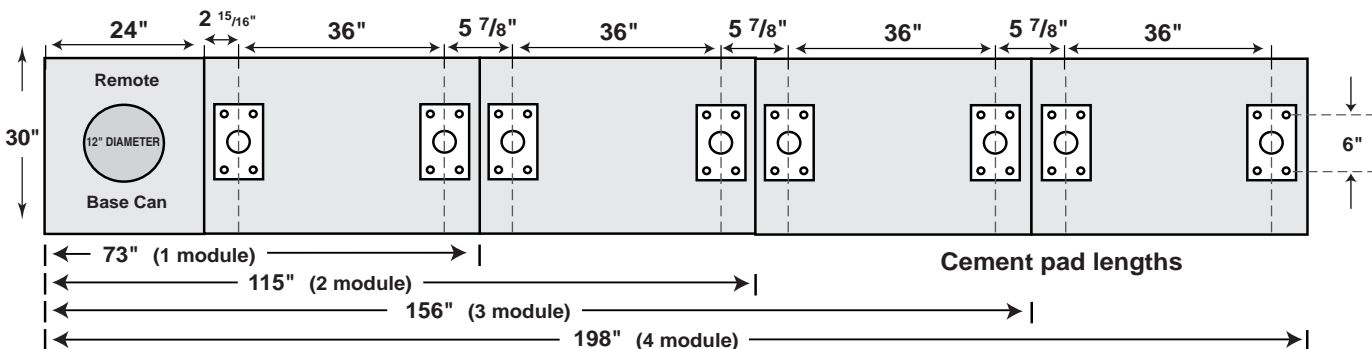

SIZE 2 SIGN, MODE 3

Parts List

ITEM	DESCRIPTION
1.	340/345 Turn Fastener/Retainer
2.	M2-C Performance Top
3.	MCLT-3* Base
5.	MCLT-4 End Panel
6.	MCLT-5* Legend Panel
7.	M5-PS Full Length Panel Spacer Inserts
8.	MCLT-6 Multi-Module Insert (Tree)
10.	M7-B-** Face Insert Channel
11.	M8-A Light Bar
12.	CLT-4AC Adapter Casting^
20.	190 ³ / ₁₆ " Tether Assembly (2 per module)
21.	130 Slip-Fitter
22.	140-S2M3 6" Frangible Coupling
23.	430 Cord & Plug
24.	15 5"x 8" Aluminum Floor Flange

MODE 3 INSTALLATION

SIZE Medium - FAA SIZE 2 (15" LETTERS)

Mounting hole center lines

(Outer Mount Only)

* Must indicate Mode 3 when ordering

** Replace with color track needed

^ Must indicate number of modules when ordering

Above references recommended cement pad dimensions and mounting bolt locations for Lumacurve signs.

Recommended concrete thickness : 6"- 8"

Recommended anchor bolts: Size 1 & 2: 1/2" x 5" / Size 3 & 5: 5/8" x 5"

* Must indicate Mode 3 when ordering
 ** Replace with color track needed

MODE 3 INSTALLATION

SIZE Large- FAA SIZE 3 & 5 (18" LETTERS)

Mounting hole center lines
 (Outer Mount Only)

Above references recommended cement pad dimensions and mounting bolt locations for Lumacurve signs.
 Recommended concrete thickness : 6" - 8"
 Recommended anchor bolts: Size 1 & 2: 1/2" x 5" / Size 3 & 5: 5/8" x 5"