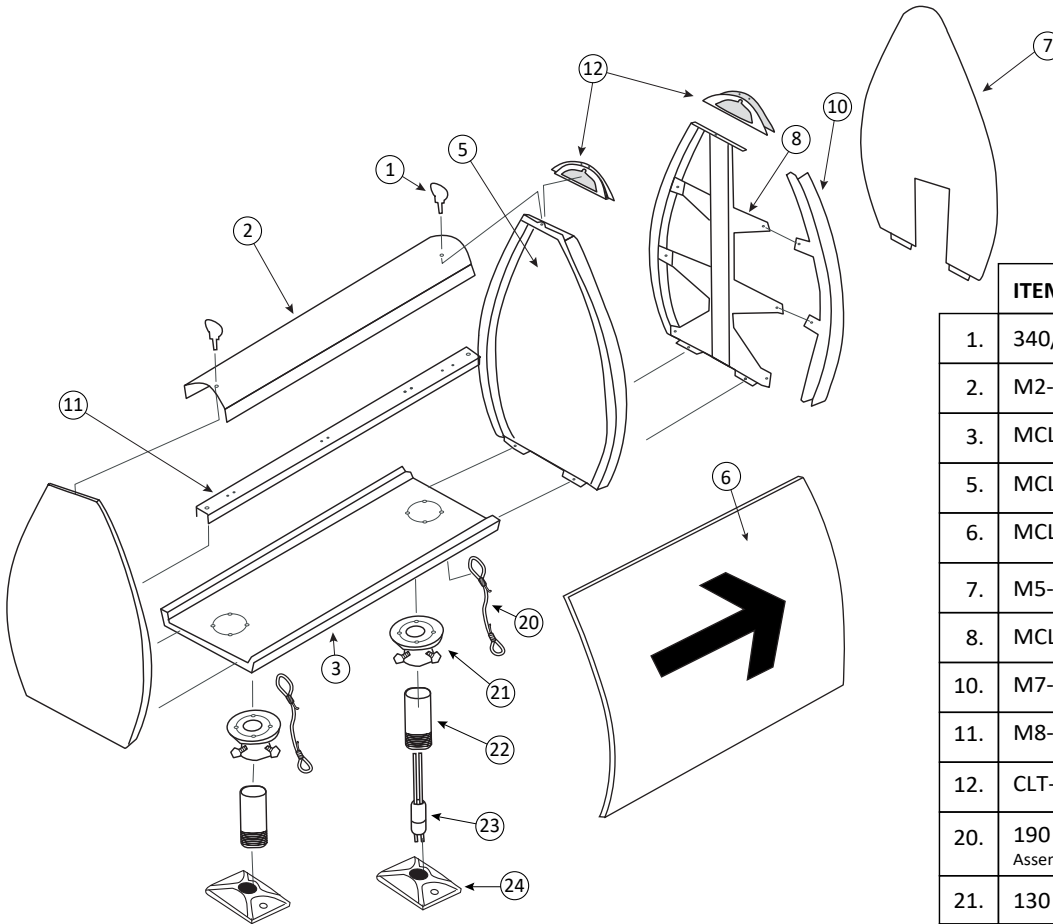

SIZE 2 SIGN, MODE 3

Parts List

ITEM	DESCRIPTION
1.	340/345 Turn Fastener/Retainer
2.	M2-C Performance Top
3.	MCLT-3* Base
5.	MCLT-4 End Panel
6.	MCLT-5* Legend Panel
7.	M5-PS Full Length Panel Spacer Inserts
8.	MCLT-6 Multi-Module Insert (Tree)
10.	M7-B-** Face Insert Channel
11.	M8-A Light Bar
12.	CLT-4AC Adapter Casting^
20.	190 ³ / ₁₆ " Tether Assembly (2 per module)
21.	130 Slip-Fitter
22.	140-S2M3 6" Frangible Coupling
23.	430 Cord & Plug
24.	15 5"x 8" Aluminum Floor Flange

MODE 3 INSTALLATION

SIZE Medium - FAA SIZE 2 (15" LETTERS)

Mounting hole center lines

(Outer Mount Only)

* Must indicate Mode 3 when ordering

** Replace with color track needed

^ Must indicate number of modules when ordering

Above references recommended cement pad dimensions and mounting bolt locations for Lumacurve signs.

Recommended concrete thickness : 6"- 8"

Recommended anchor bolts: Size 1 & 2: 1/2" x 5" / Size 3 & 5: 5/8" x 5"

* Must indicate Mode 3 when ordering
 ** Replace with color track needed

MODE 3 INSTALLATION

SIZE Large- FAA SIZE 3 & 5 (18" LETTERS)

Mounting hole center lines
 (Outer Mount Only)

Above references recommended cement pad dimensions and mounting bolt locations for Lumacurve signs.
 Recommended concrete thickness : 6" - 8"
 Recommended anchor bolts: Size 1 & 2: 1/2" x 5" / Size 3 & 5: 5/8" x 5"