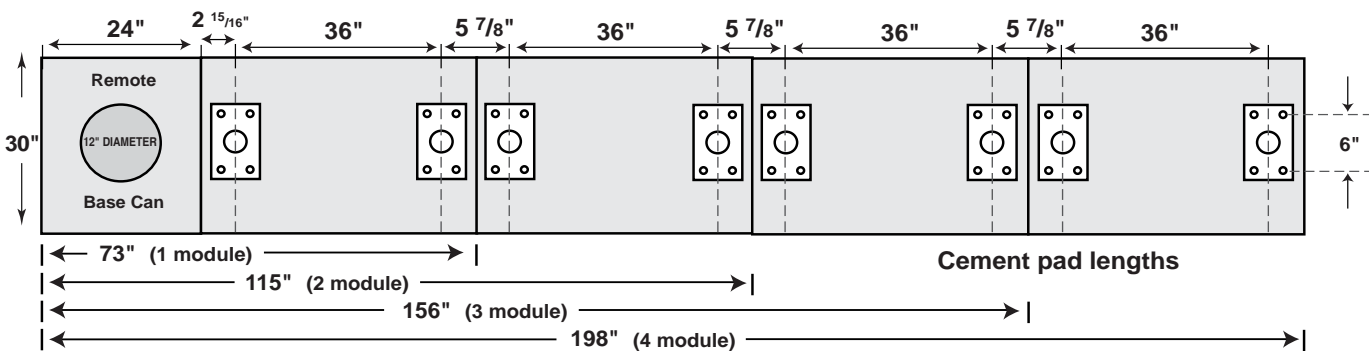

Above references recommended cement pad dimensions and mounting bolt locations for Lumacurve signs.

Recommended concrete thickness : 6"- 8"

Recommended anchor bolts: Size 1 & 2: 1/2" x 5" / Size 3 & 5: 5/8" x 5"

LUMACURVE AIRFIELD SIGNS

9115 Freeway Dr., Macedonia, OH 44056
 800-258-1997 www.lumacurve.com

SIZE 3 SIGN, MODE 3

Parts List

ITEM	DESCRIPTION
1.	340/345 Turn Fastener/Retainer
2.	L2-C Performance Top
3.	LCLT-3* Base
4.	L3-AP Aluminum Plate (2 per base)
5.	LCLT-4C Curved Top End Panel
6.	LCLT-5* Legend Panel
7.	L5-PS Full Length Panel Spacer Inserts
8.	LCLT-6C Multi-Module Insert (Tree)
9.	L6-AB Aluminum Bracket (4 per tree)
10.	L7-B-** Face Insert Channel
11.	L8-A Light Bar
20.	190 3/16" Tether Assembly (2 per module)
21.	130-HD Slip-Fitter
22.	140-S3M3 6" Frangible Coupling
23.	430 Cord & Plug
24.	15-XHDT 5"x 8" Aluminum Floor Flange

* Must indicate Mode 3 when ordering
 ** Replace with color track needed

MODE 3 INSTALLATION

SIZE Large- FAA SIZE 3 & 5 (18" LETTERS)

Mounting hole center lines
 (Outer Mount Only)

Above references recommended cement pad dimensions and mounting bolt locations for Lumacurve signs.
 Recommended concrete thickness : 6" - 8"
 Recommended anchor bolts: Size 1 & 2: 1/2" x 5" / Size 3 & 5: 5/8" x 5"